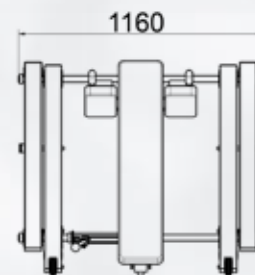

Perform Better Rig
Bodenplatte 1,08 m
Art.-Nr.: **A08069**

Perform Better Rig
Bodenplatte 1,8 m
Art.-Nr.: **A08070**

Perform Better
Wandbefestigung
Art.-Nr.: **A08074**

ATTACHMENTS

PUSH n PULL

PUSH n PULL Squat
Attachment
Art.-Nr.: **A08163**