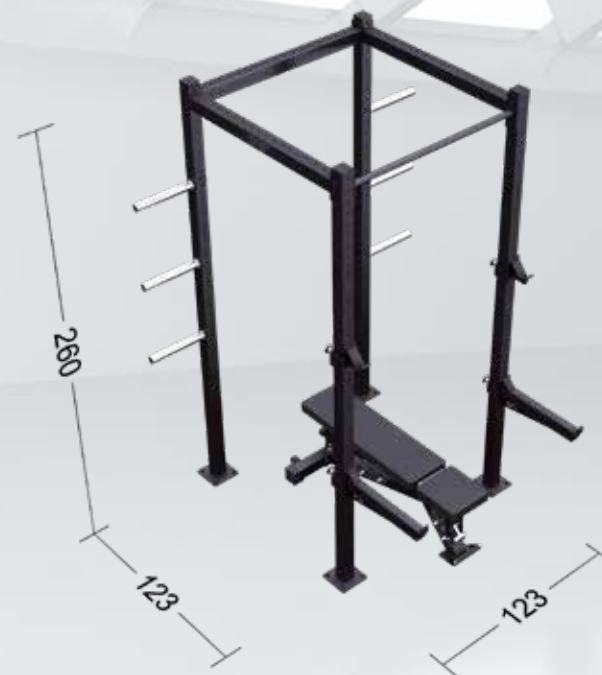

Also available as 6 targets (622.3 (L) x 320.8 (H) x 140.7 (D) cm)
or 8 targets (851.4 (L) x 320.8 (H) x 140.7 (D) cm)

HYROX PERFORM RIG 6 TARGETS

622,3 (L) x 320,8 (H) x 140,7 (T) cm

622.3 (L) x 320.8 (H) x 140.7 (D) cm

HYROX PERFORM RIG 8 TARGETS

851,4 (L) x 320,8 (H) x 140,7 (T) cm

851.4 (L) x 320.8 (H) x 140.7 (D) cm

MULTI RACK

MULTI RACK

MULTI RACK

FULL RACK

Perform Better Fullrack inkl.
Safety Spotter und Jcups (Set)
Art.-Nr.: **A08104**

HALF RACK

240 cm

193 cm
inkl. Pins
incl. pins

157,6 cm

Perform Better Half Rack
Art.-Nr.: A07829

HALF RACK PLATTFORM

Perform Better Halfrack
Plattform Grau
Art.-Nr.: **A08261**

Perform Better Halfrack
Plattform Holz
Art.-Nr.: **A08262**