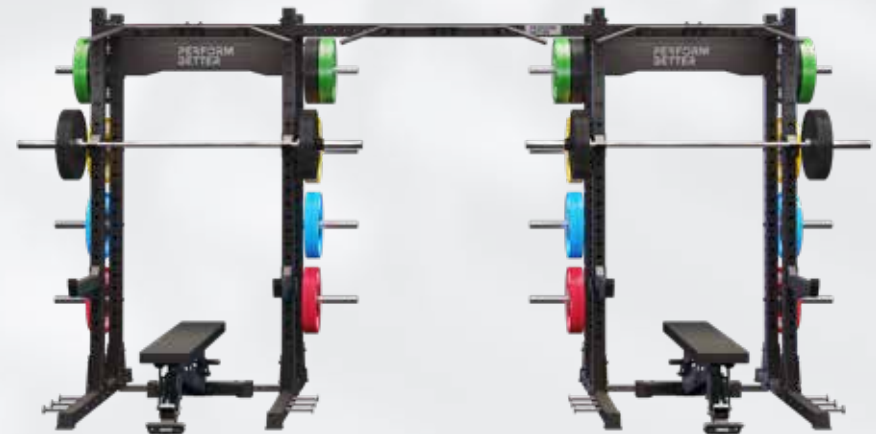

HALF RACK

240 cm

193 cm
inkl. Pins
incl. pins

157,6 cm

Perform Better Half Rack
Art.-Nr.: A07829

HALF RACK PLATTFORM

Perform Better Halfrack
Plattform Grau
Art.-Nr.: **A08261**

Perform Better Halfrack
Plattform Holz
Art.-Nr.: **A08262**