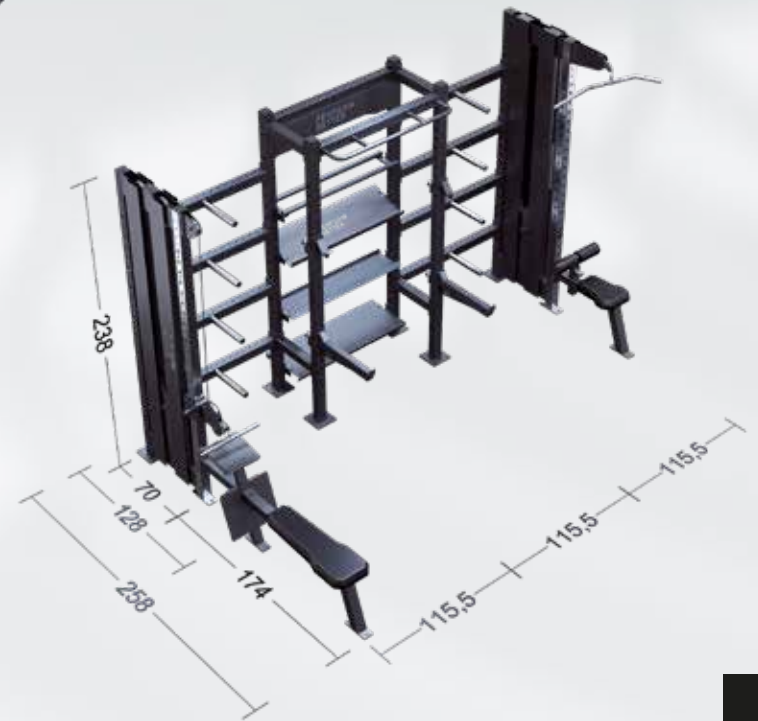

Also available as 6 targets (622.3 (L) x 320.8 (H) x 140.7 (D) cm)
or 8 targets (851.4 (L) x 320.8 (H) x 140.7 (D) cm)

HYROX PERFORM RIG 6 TARGETS

622,3 (L) x 320,8 (H) x 140,7 (T) cm

622.3 (L) x 320.8 (H) x 140.7 (D) cm

HYROX PERFORM RIG 8 TARGETS

851,4 (L) x 320,8 (H) x 140,7 (T) cm

851.4 (L) x 320.8 (H) x 140.7 (D) cm

MULTI RACK

MULTI RACK

MULTI RACK

FULL RACK

Perform Better Fullrack inkl.
Safety Spotter und Jcups (Set)
Art.-Nr.: **A08104**

HALF RACK

240 cm

193 cm
inkl. Pins
incl. pins

157,6 cm

Perform Better Half Rack
Art.-Nr.: A07829

HALF RACK PLATTFORM

Perform Better Halfrack
Plattform Grau
Art.-Nr.: **A08261**

Perform Better Halfrack
Plattform Holz
Art.-Nr.: **A08262**