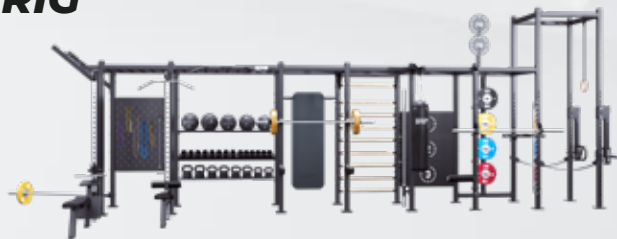

RIG & RACK

Built for Performance. Forged in Steel.

**PERFORM
BETTER**

FULL RIG

3

ATTACHMENTS

13

UPRIGHTS